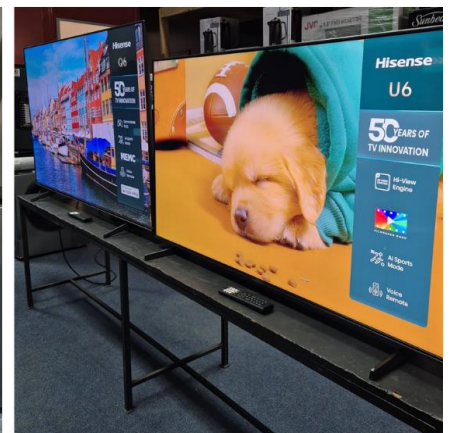

 www.bidway.co.za
 (+27) 021 569 0660
 (+1) 555 881 8521

NO RESERVE

ONLINE AUCTION

Exclusive Appliances & TV's

Online Auction – Appliances & TV's

Thursday 7 May 2026 @ 10:00 – Monday 11 May 2026 @ 10:00

Auctioneer: Stef Olivier